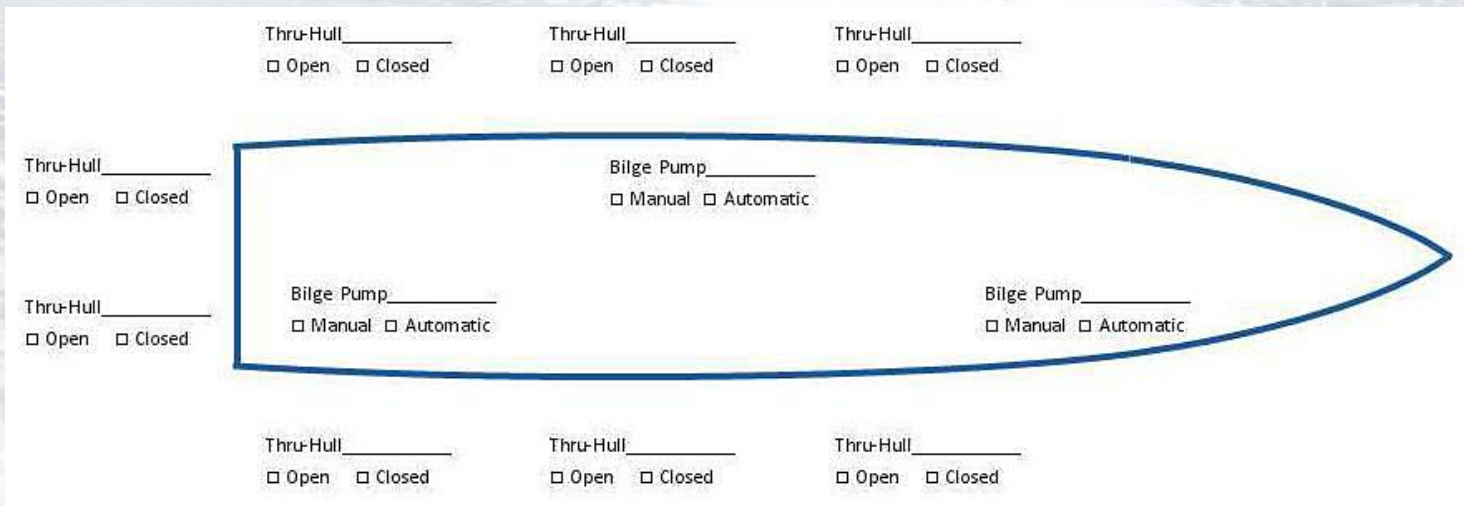

WINTERIZING CHECKLIST

VESSEL:
 HIN:
 MFGR:
 DOC:
 BOAT LOCATION:

OWNER:
 ADDRESS:
 CITY:
 CONTACT:

	Outboard	Sterndrive	NOTES
Add fuel stabilizer			
Clean or replace fuel filter			
Check belts and hoses			
Start and warm engine			
Change oil and filter			
Drain raw water system			
Add antifreeze to raw water system			
Flush cooling system			

Flush fresh water system			
Add antifreeze to fresh water			
Empty holding tank			
Add antifreeze to sanitary system			
Check steering fluid			
Check trim tab fluid			
Check Strainers			
Remove drain plug			
Inspect charging system			
Check battery water			
Operate thru-hull sea cocks			
Lubricate throttle & shift cables			
Check gear lube			